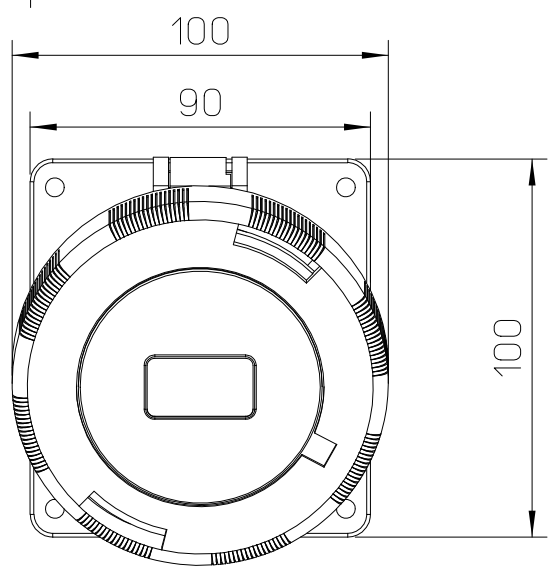

Diritti riservati All rights reserved

dimensions in mm	PEW 3245 PI bulkhead mounting housings, sockets, 3 poles + N + PE, 32A	Scale	
Date 18/05/17		1:2	
Sign. C. Mainini			