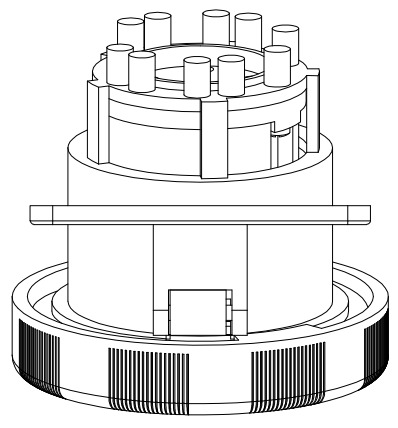

Diritti riservati All rights reserved

dimensions in mm	PEW 3245 PI bulkhead mounting housings, sockets, 3 poles + N + PE, 32A	Scale	
Date 18/05/17		1:2	
Sign. C. Mainini			