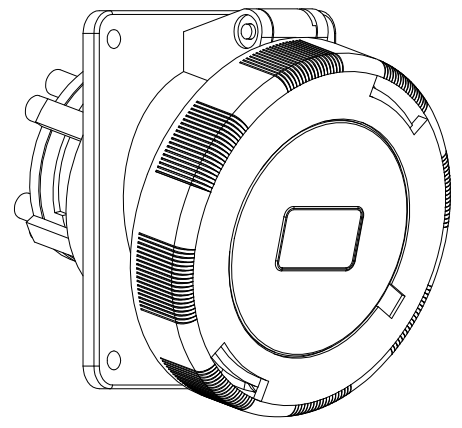

Diritti riservati All rights reserved

dimensions in mm	PEW 3245 PI bulkhead mounting housings, sockets, 3 poles + N + PE, 32A	Scale	
Date 18/05/17		1:2	
Sign. C. Mainini			