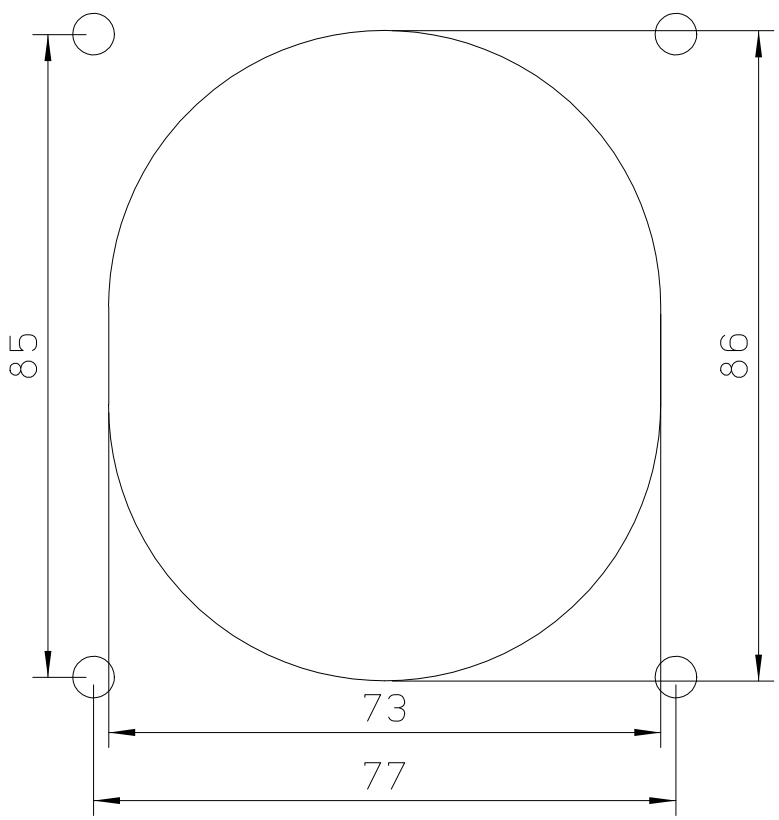

Diritti riservati All rights reserved

dimensions in mm	PEW 3245 PI bulkhead mounting housings, sockets, 3 poles + N + PE, 32A	Scale	
Date 18/05/17		1:2	
Sign. C. Mainini			