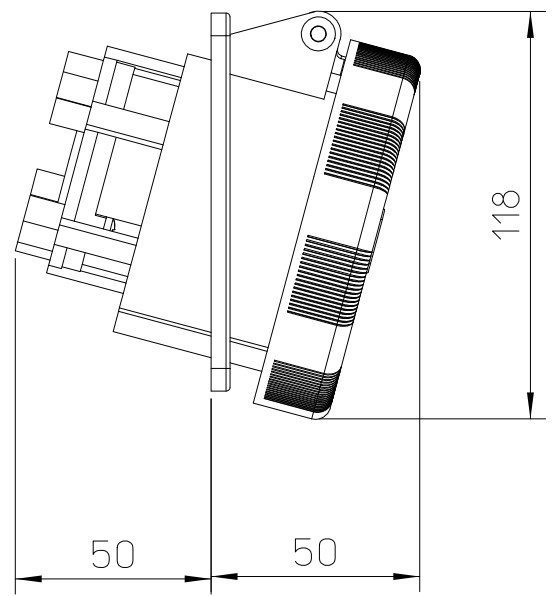

Diritti riservati All rights reserved

dimensions in mm	PEW 3245 PI bulkhead mounting housings, sockets, 3 poles + N + PE, 32A	Scale	
Date 18/05/17		1:2	
Sign. C. Mainini			